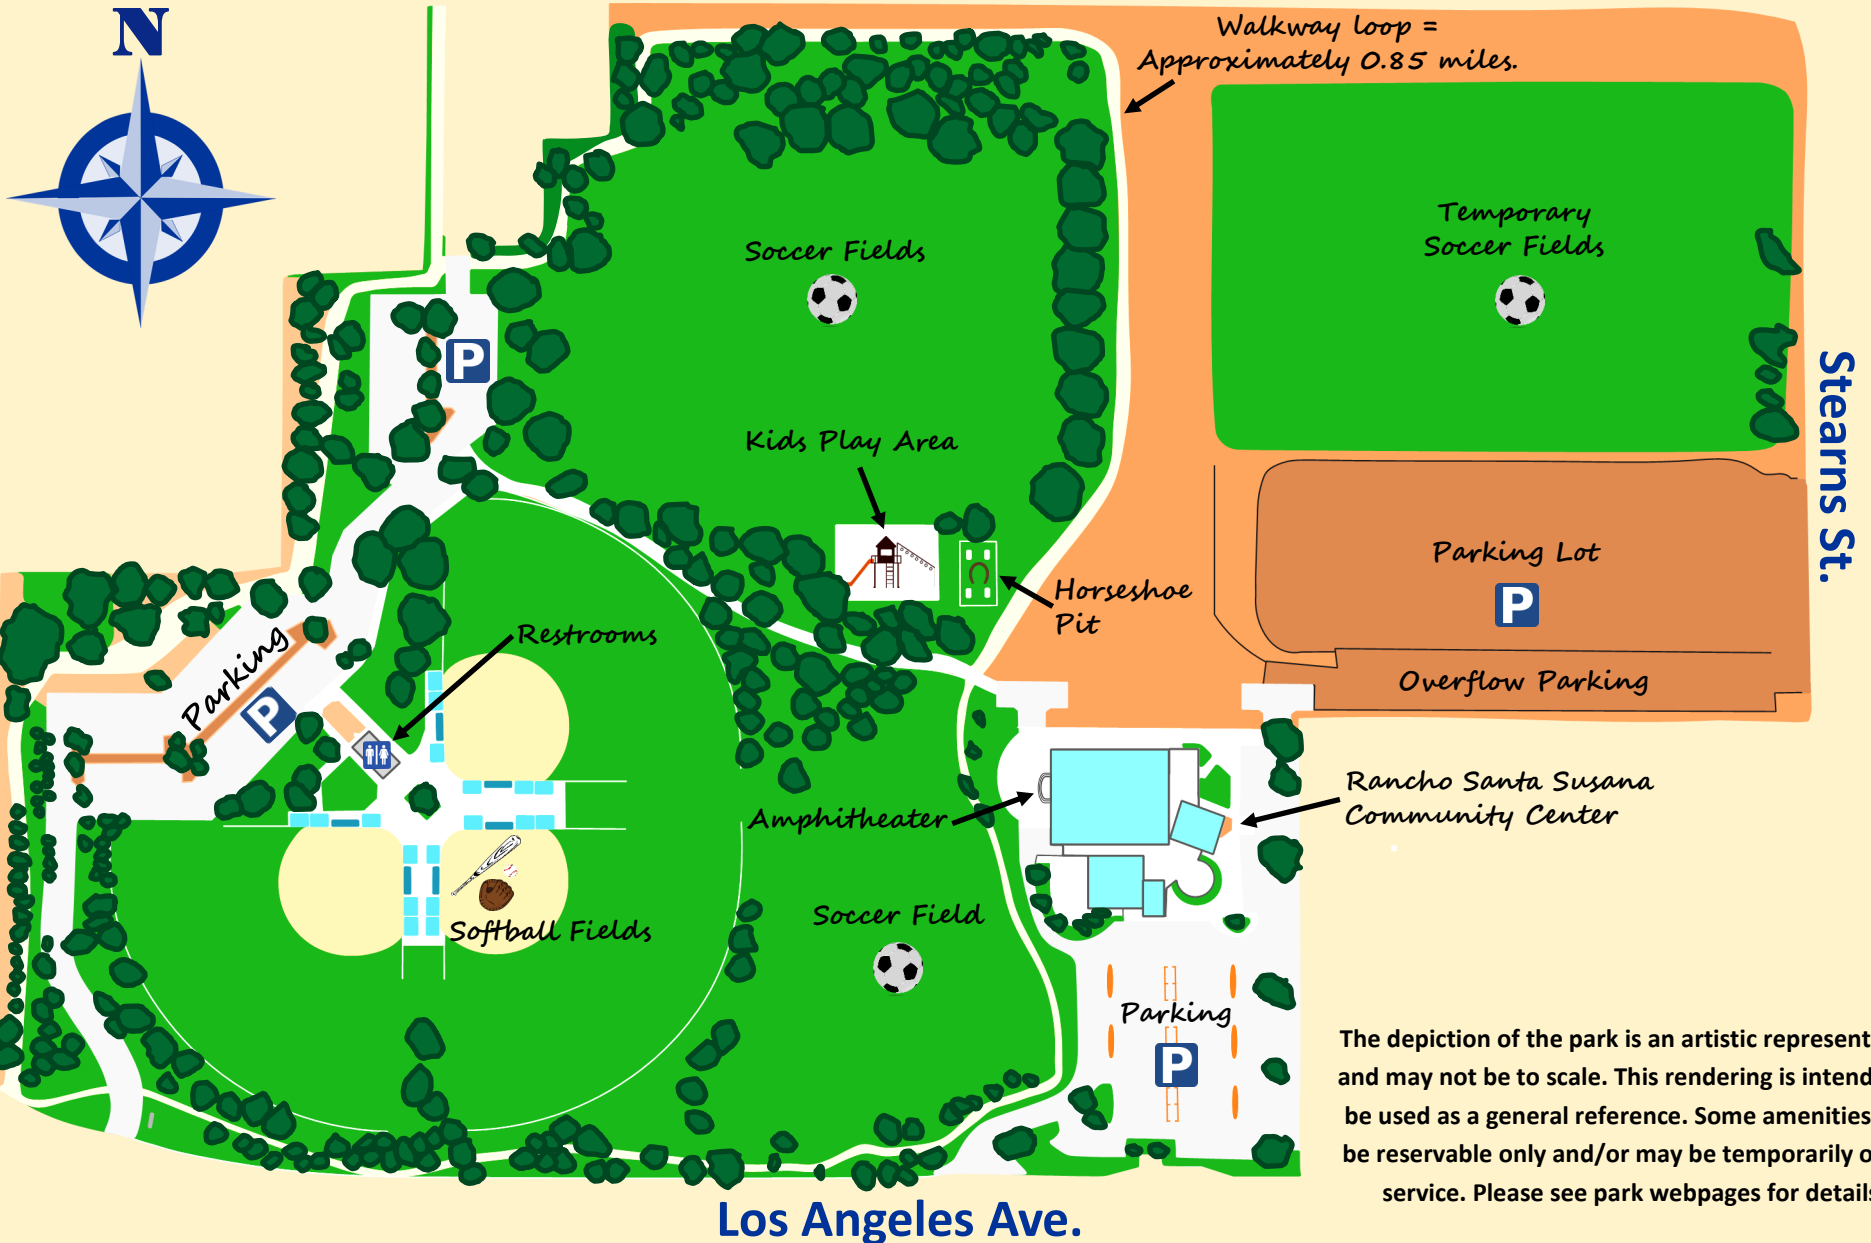

Rancho Santa Susana Community Park

5005 Los Angeles Ave., Simi Valley, CA 93063

Leeds St.

The depiction of the park is an artistic representation and may not be to scale. This rendering is intended to be used as a general reference. Some amenities may be reservable only and/or may be temporarily out of service. Please see park webpages for details.